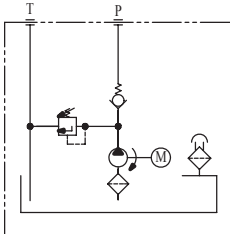

MR Type

S Type

N Type

A Type

A Type + Cetop 03

The W80D series power pack is designed for a wide range of applications which include;

- DC motors range from 0.55KW to 3.0KW; as well as DC 12 and 24 volts.
- Pump capacity range is from 0.5cc/rev to 7.3cc/rev.
- Standard tank sizes vary from 1.0L to 8.0L. Tailor made tanks are also available.
- Hydraulic circuit valves can be inter-changed with the standard manifold. Custom made circuits are also available.

Before the power packs leave our factory they are fully inspected and tested by our QA/QC(ISO 9001) team. If you have any questions or need a custom design, please feel free to contact us.