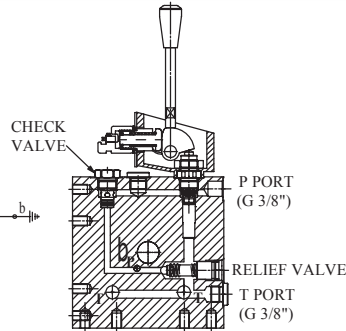

MR Type

S Type

N Type

A Type

A Type + Cetop 03

The W80D series power pack is designed for a wide range of applications which include;

- DC motors range from 0.55KW to 3.0KW; as well as DC 12 and 24 volts.
- Pump capacity range is from 0.5cc/rev to 7.3cc/rev.
- Standard tank sizes vary from 1.0L to 8.0L. Tailor made tanks are also available.
- Hydraulic circuit valves can be inter-changed with the standard manifold. Custom made circuits are also available.

Before the power packs leave our factory they are fully inspected and tested by our QA/QC(ISO 9001) team. If you have any questions or need a custom design, please feel free to contact us.