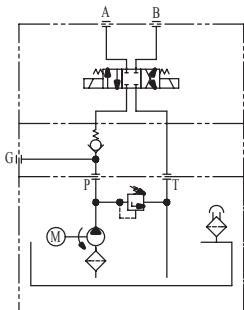

A Type + Cetop 03

The W80D series power pack is designed for a wide range of applications which include;

- DC motors range from 0.55KW to 3.0KW; as well as DC 12 and 24 volts.
- Pump capacity range is from 0.5cc/rev to 7.3cc/rev.
- Standard tank sizes vary from 1.0L to 8.0L. Tailor made tanks are also available.
- Hydraulic circuit valves can be inter-changed with the standard manifold. Custom made circuits are also available.

Before the power packs leave our factory they are fully inspected and tested by our QA/QC(ISO 9001) team. If you have any questions or need a custom design, please feel free to contact us.