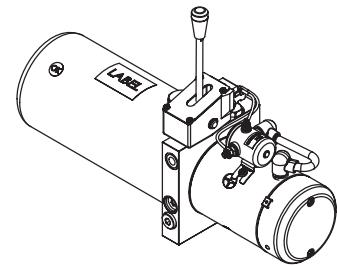

Winner

ZASILACZE KOMPAKTOWE DC

MR Type

S Type

N Type

A Type

A Type + Cetop 03

The W80D series power pack is designed for a wide range of applications which include;

- ◆ DC motors range from 0.55KW to 3.0KW; as well as DC 12 and 24 volts.
- ◆ Pump capacity range is from 0.5cc/rev to 7.3cc/rev.
- ◆ Standard tank sizes vary from 1.0L to 8.0L. Tailor made tanks are also available.
- ◆ Hydraulic circuit valves can be inter-changed with the standard manifold. Custom made circuits are also available.