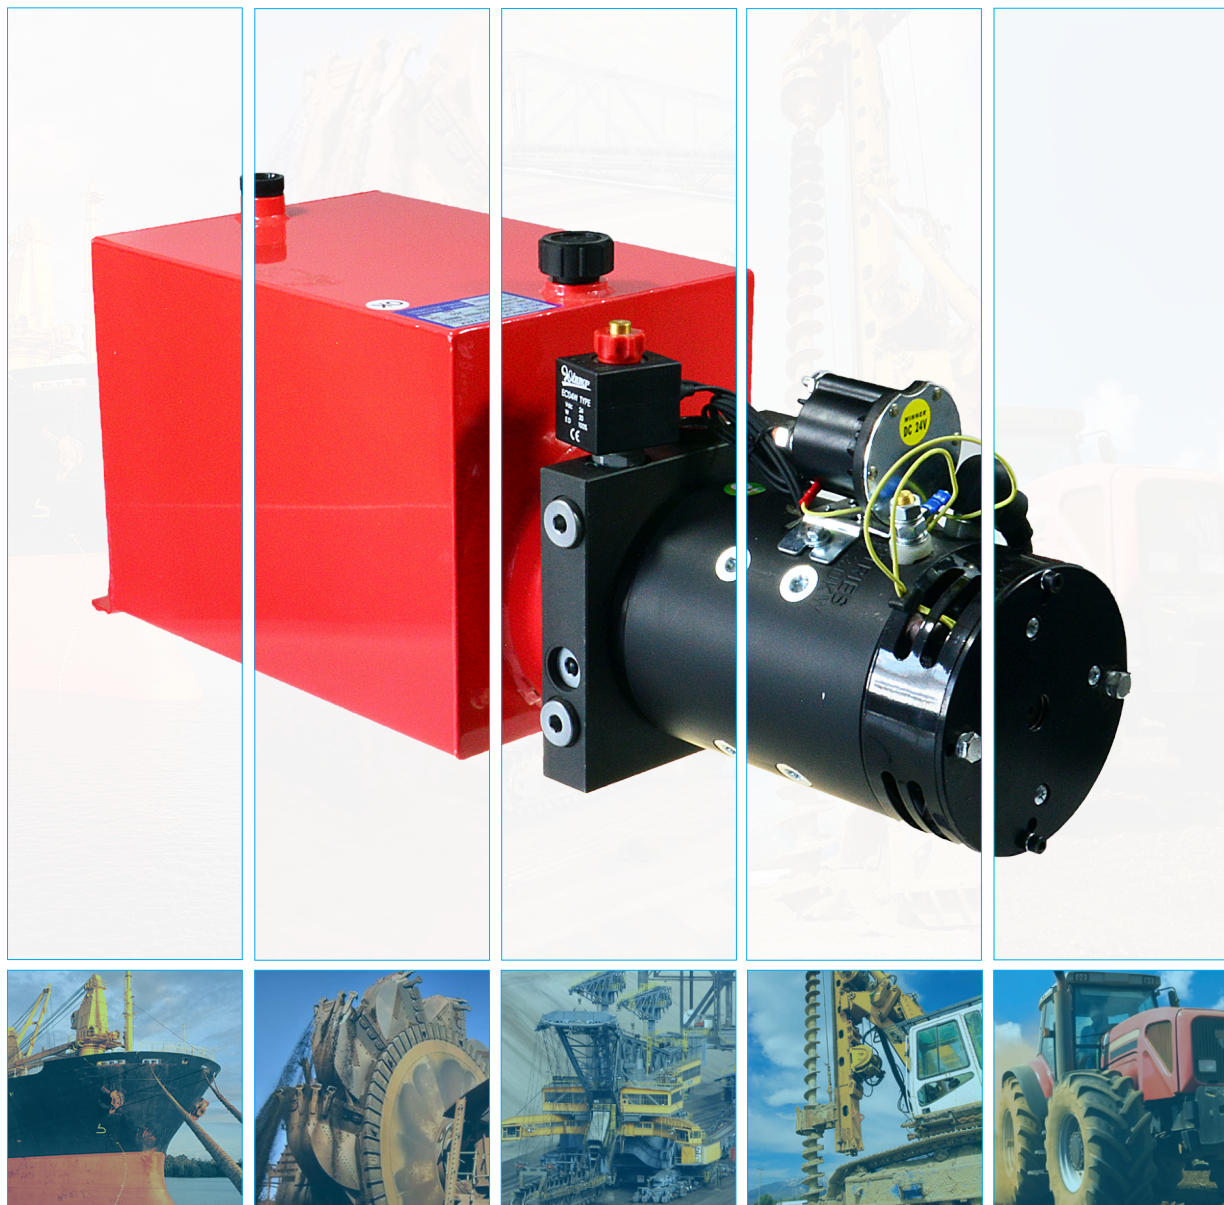

Winner

ZASILACZE KOMPAKTOWE DC

MR Type

S Type

N Type

A Type

A Type + Cetop 03

The W80D series power pack is designed for a wide range of applications which include;

- ◆ DC motors range from 0.55KW to 3.0KW; as well as DC 12 and 24 volts.
- ◆ Pump capacity range is from 0.5cc/rev to 7.3cc/rev.
- ◆ Standard tank sizes vary from 1.0L to 8.0L. Tailor made tanks are also available.
- ◆ Hydraulic circuit valves can be inter-changed with the standard manifold. Custom made circuits are also available.

Before the power packs leave our factory they are fully inspected and tested by our QA/QC(ISO 9001) team. If you have any questions or need a custom design, please feel free to contact us.

CENTRALA ELBLĄG