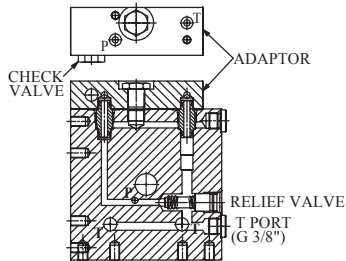

MR Type

S Type

N Type

A Type

A Type + Cetop 03

The W80D series power pack is designed for a wide range of applications which include;

- DC motors range from 0.55KW to 3.0KW; as well as DC 12 and 24 volts.
- Pump capacity range is from 0.5cc/rev to 7.3cc/rev.
- Standard tank sizes vary from 1.0L to 8.0L. Tailor made tanks are also available.
- Hydraulic circuit valves can be inter-changed with the standard manifold. Custom made circuits are also available.

Before the power packs leave our factory they are fully inspected and tested by our QA/QC(ISO 9001) team. If you have any questions or need a custom design, please feel free to contact us.