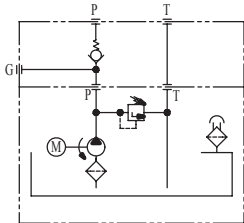

MR Type

S Type

N Type

A Type

A Type + Cetop 03

The W80D series power pack is designed for a wide range of applications which include;

- DC motors range from 0.55KW to 3.0KW; as well as DC 12 and 24 volts.
- Pump capacity range is from 0.5cc/rev to 7.3cc/rev.
- Standard tank sizes vary from 1.0L to 8.0L. Tailor made tanks are also available.
- Hydraulic circuit valves can be inter-changed with the standard manifold. Custom made circuits are also available.

Before the power packs leave our factory they are fully inspected and tested by our QA/QC(ISO 9001) team. If you have any questions or need a custom design, please feel free to contact us.