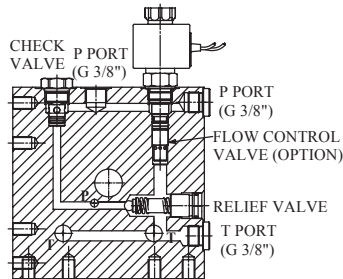

MR Type

S Type

N Type

A Type

A Type + Cetop 03

The W80D series power pack is designed for a wide range of applications which include;

- DC motors range from 0.55KW to 3.0KW; as well as DC 12 and 24 volts.
- Pump capacity range is from 0.5cc/rev to 7.3cc/rev.
- Standard tank sizes vary from 1.0L to 8.0L. Tailor made tanks are also available.
- Hydraulic circuit valves can be inter-changed with the standard manifold. Custom made circuits are also available.

Before the power packs leave our factory they are fully inspected and tested by our QA/QC(ISO 9001) team. If you have any questions or need a custom design, please feel free to contact us.