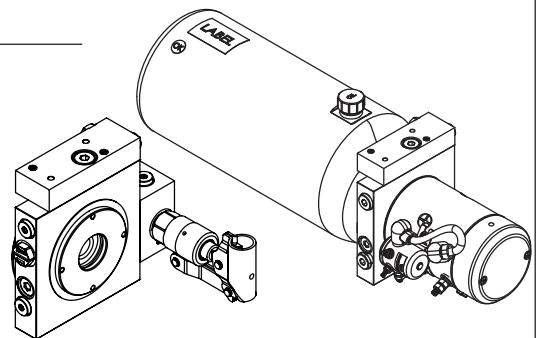

Winner

ZASILACZE KOMPAKTOWE DC

MR Type

S Type

N Type

A Type

A Type + Cetop 03

The W80D series power pack is designed for a wide range of applications which include;

- ◆ DC motors range from 0.55KW to 3.0KW; as well as DC 12 and 24 volts.
- ◆ Pump capacity range is from 0.5cc/rev to 7.3cc/rev.
- ◆ Standard tank sizes vary from 1.0L to 8.0L. Tailor made tanks are also available.
- ◆ Hydraulic circuit valves can be inter-changed with the standard manifold. Custom made circuits are also available.