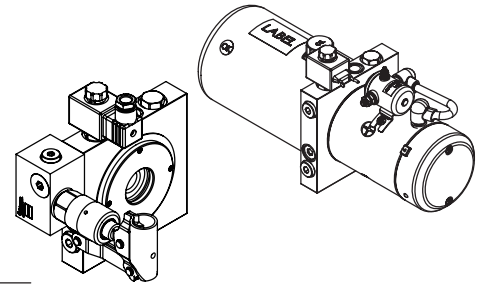

Winner

ZASILACZE KOMPAKTOWE DC

MR Type

S Type

N Type

A Type

A Type + Cetop 03

The W80D series power pack is designed for a wide range of applications which include;

- ◆ DC motors range from 0.55KW to 3.0KW; as well as DC 12 and 24 volts.
- ◆ Pump capacity range is from 0.5cc/rev to 7.3cc/rev.
- ◆ Standard tank sizes vary from 1.0L to 8.0L. Tailor made tanks are also available.
- ◆ Hydraulic circuit valves can be inter-changed with the standard manifold. Custom made circuits are also available.