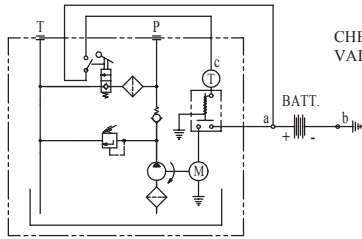

MR Type

S Type

N Type

A Type

A Type + Cetop 03

The W80D series power pack is designed for a wide range of applications which include;

- DC motors range from 0.55KW to 3.0KW; as well as DC 12 and 24 volts.
- Pump capacity range is from 0.5cc/rev to 7.3cc/rev.
- Standard tank sizes vary from 1.0L to 8.0L. Tailor made tanks are also available.
- Hydraulic circuit valves can be inter-changed with the standard manifold. Custom made circuits are also available.

Before the power packs leave our factory they are fully inspected and tested by our QA/QC(ISO 9001) team. If you have any questions or need a custom design, please feel free to contact us.