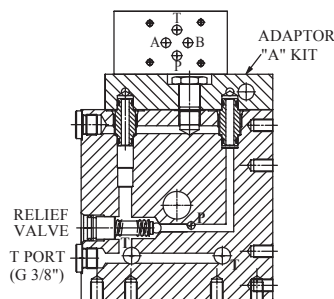

A Type + Cetop 03

The W80D series power pack is designed for a wide range of applications which include;

- DC motors range from 0.55KW to 3.0KW; as well as DC 12 and 24 volts.
- Pump capacity range is from 0.5cc/rev to 7.3cc/rev.
- Standard tank sizes vary from 1.0L to 8.0L. Tailor made tanks are also available.
- Hydraulic circuit valves can be inter-changed with the standard manifold. Custom made circuits are also available.

Before the power packs leave our factory they are fully inspected and tested by our QA/QC(ISO 9001) team. If you have any questions or need a custom design, please feel free to contact us.