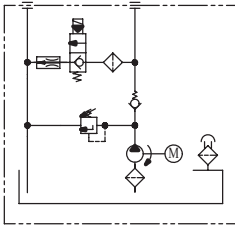

MR Type

S Type

N Type

A Type

A Type + Cetop 03

The W80D series power pack is designed for a wide range of applications which include;

- DC motors range from 0.55KW to 3.0KW; as well as DC 12 and 24 volts.
- Pump capacity range is from 0.5cc/rev to 7.3cc/rev.
- Standard tank sizes vary from 1.0L to 8.0L. Tailor made tanks are also available.
- Hydraulic circuit valves can be inter-changed with the standard manifold. Custom made circuits are also available.

Before the power packs leave our factory they are fully inspected and tested by our QA/QC(ISO 9001) team. If you have any questions or need a custom design, please feel free to contact us.