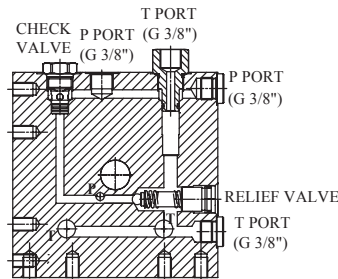

MR Type

S Type

N Type

A Type

A Type + Cetop 03

The W80D series power pack is designed for a wide range of applications which include;

- DC motors range from 0.55KW to 3.0KW; as well as DC 12 and 24 volts.
- Pump capacity range is from 0.5cc/rev to 7.3cc/rev.
- Standard tank sizes vary from 1.0L to 8.0L. Tailor made tanks are also available.
- Hydraulic circuit valves can be inter-changed with the standard manifold. Custom made circuits are also available.

Before the power packs leave our factory they are fully inspected and tested by our QA/QC(ISO 9001) team. If you have any questions or need a custom design, please feel free to contact us.