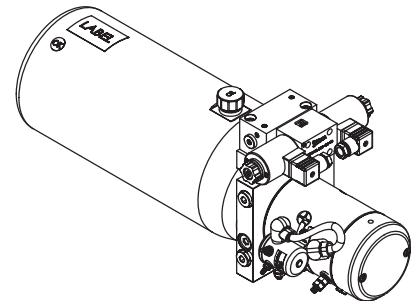

A Type + Cetop 03

The W80D series power pack is designed for a wide range of applications which include;

- DC motors range from 0.55KW to 3.0KW; as well as DC 12 and 24 volts.
- Pump capacity range is from 0.5cc/rev to 7.3cc/rev.
- Standard tank sizes vary from 1.0L to 8.0L. Tailor made tanks are also available.
- Hydraulic circuit valves can be inter-changed with the standard manifold. Custom made circuits are also available.

Before the power packs leave our factory they are fully inspected and tested by our QA/QC(ISO 9001) team. If you have any questions or need a custom design, please feel free to contact us.