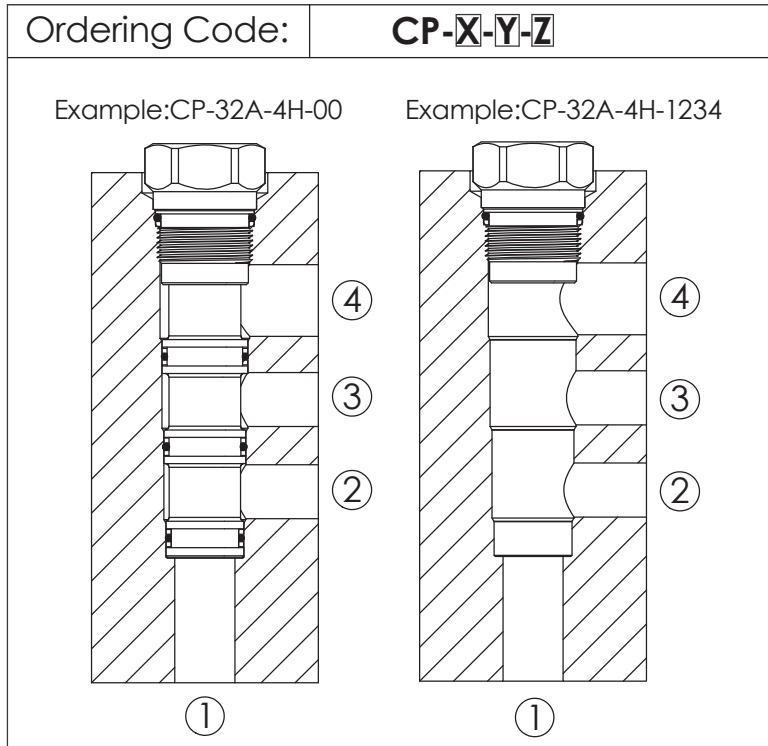

X	CAVITY-THREADS
31A	M20x2.0
32A	1.00-14UNS-2A
33A	M36x2.0
34A	M48x2.0
Y	PORTS
4H	4 Holes

Z	OPERATIONS					
00	All Ports Blocked	31A	32A	33A	34A	
12	Ports 1 and 2 Open Other Ports Blocked	31A	32A	33A	34A	
13	Ports 1 and 3 Open Other Ports Blocked	31A	32A	33A	34A	
14	Ports 1 and 4 Open Other Ports Blocked	31A	32A	33A	34A	
23	Ports 2 and 3 Open Other Ports Blocked	31A	32A	33A	34A	
24	Ports 2 and 4 Open Other Ports Blocked	31A	32A	33A	34A	
34	Ports 3 and 4 Open Other Ports Blocked	31A	32A	33A	34A	
123	Ports 1,2 and 3 Open Other Ports Blocked	31A	32A	33A	34A	
124	Ports 1,2 and 4 Open Other Ports Blocked	31A	32A	33A	34A	
234	Ports 2,3 and 4 Open Other Ports Blocked	31A	32A	33A	34A	
1234	All Ports Open	31A	32A	33A	34A