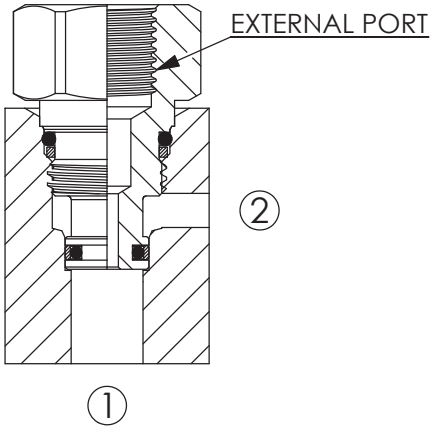

Z A Ś L E P K I Z A W O R Ó W N A B O J O W Y C H

Ordering Code: **CP-X-Y-Z**

Example:CP-5A-2H-00

Example:CP-5A-2H-12

Example:CP-8A-2H-1G02

X	CAVITY-THREADS
162A	M16x1.5
8A	M16x1.5
10A	M20x1.5
13A	M20x1.5
3A	1.00-14UNS-2B
5A	1.00-14UNS-2B
16A	M36x2.0
18A	M48x2.0

Y	PORTS
2H	2 Holes

Z	OPERATIONS								
00	All Ports Blocked	162A	8A	10A	13A	3A	5A	16A	18A
12	Ports 1 and 2 Open Other Ports Blocked	162A	8A	10A	13A	3A	5A	16A	18A
1G02	PORT 1 TO EXTERNAL PORT G 1/4"		8A						