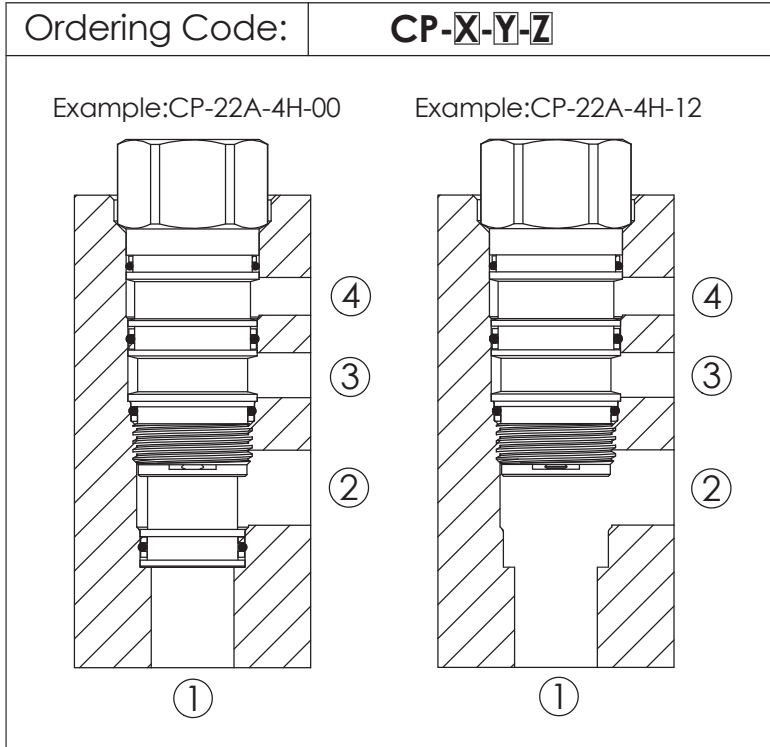

CAVITY PLUGS (A-type cavities)

X	CAVITY-THREADS
21A	M20x1.5
22A	1.00-14UNS-2A
23A	M36x2.0
24A	M48x2.0
Y	PORTS
4H	4 Holes

Z	OPERATIONS						
00	All Ports Blocked	21A	22A	23A	24A		
12	Ports 1 and 2 Open Other Ports Blocked	21A	22A	23A	24A