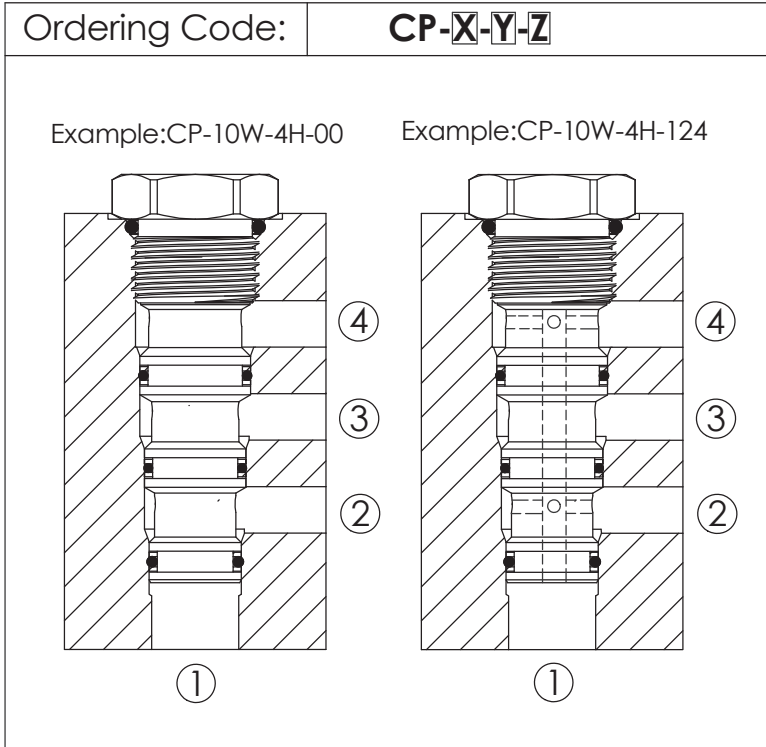

X	CAVITY-THREADS
08W	3/4"-16UNF-2B
10W	7/8"-14UNF-2B
12W	1 1/16"-12UN-2B
16W	1 5/16"-12UN-2B
20WS	1 5/8"-12UN-2A

Y	PORTS
4H	4 Holes

Z	OPERATIONS					
00	All Ports Blocked	08W	10W	12W	16W	20WS
12	Ports 1 and 2 Open Other Ports Blocked	08W	10W	12W	16W	20WS
13	Ports 1 and 3 Open Other Ports Blocked	08W	10W	12W	16W	
14	Ports 1 and 4 Open Other Ports Blocked	08W	10W	12W	16W	
23	Ports 2 and 3 Open Other Ports Blocked	08W	10W	12W	16W	
24	Ports 2 and 4 Open Other Ports Blocked	08W	10W	12W	16W	
34	Ports 3 and 4 Open Other Ports Blocked	08W	10W	12W	16W	
123	Ports 1,2 and 3 Open Other Ports Blocked	08W	10W	12W	16W	
124	Ports 1,2 and 4 Open Other Ports Blocked	08W	10W	12W	16W	
234	Ports 2,3 and 4 Open Other Ports Blocked	08W	10W	12W	16W	
1234	All Ports Open	08W	10W	12W	16W	
PS. CP08W4H1234 as same as CP08W2H12						
12-34	Ports 1 and 2 Open Ports 3 and 4 Open Ports 2 and 3 Blocked	08W	10W	12W	16W