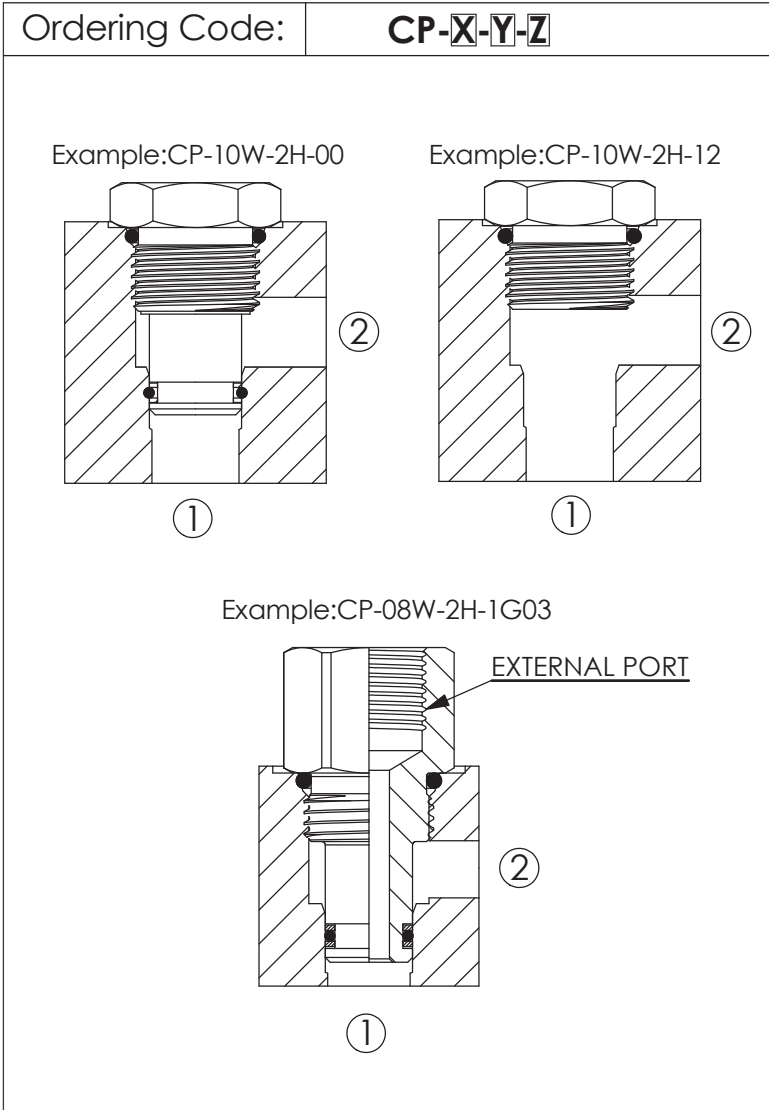

CAVITY PLUGS (A-type cavities)

X	CAVITY-THREADS
21A	M20x1.5
22A	1.00-14UNS-2A
23A	M36x2.0
24A	M48x2.0
Y	PORTS
4H	4 Holes

Z	OPERATIONS						
00	All Ports Blocked	21A	22A	23A	24A		
12	Ports 1 and 2 Open Other Ports Blocked	21A	22A	23A	24A		

X	CAVITY-THREADS
31A	M20x2.0
32A	1.00-14UNS-2A
33A	M36x2.0
34A	M48x2.0
Y	PORTS
4H	4 Holes

Z	OPERATIONS					
00	All Ports Blocked	31A	32A	33A	34A	
12	Ports 1 and 2 Open Other Ports Blocked	31A	32A	33A	34A	
13	Ports 1 and 3 Open Other Ports Blocked	31A	32A	33A	34A	
14	Ports 1 and 4 Open Other Ports Blocked	31A	32A	33A	34A	
23	Ports 2 and 3 Open Other Ports Blocked	31A	32A	33A	34A	
24	Ports 2 and 4 Open Other Ports Blocked	31A	32A	33A	34A	
34	Ports 3 and 4 Open Other Ports Blocked	31A	32A	33A	34A	
123	Ports 1,2 and 3 Open Other Ports Blocked	31A	32A	33A	34A	
124	Ports 1,2 and 4 Open Other Ports Blocked	31A	32A	33A	34A	
234	Ports 2,3 and 4 Open Other Ports Blocked	31A	32A	33A	34A	
1234	All Ports Open	31A	32A	33A	34A	